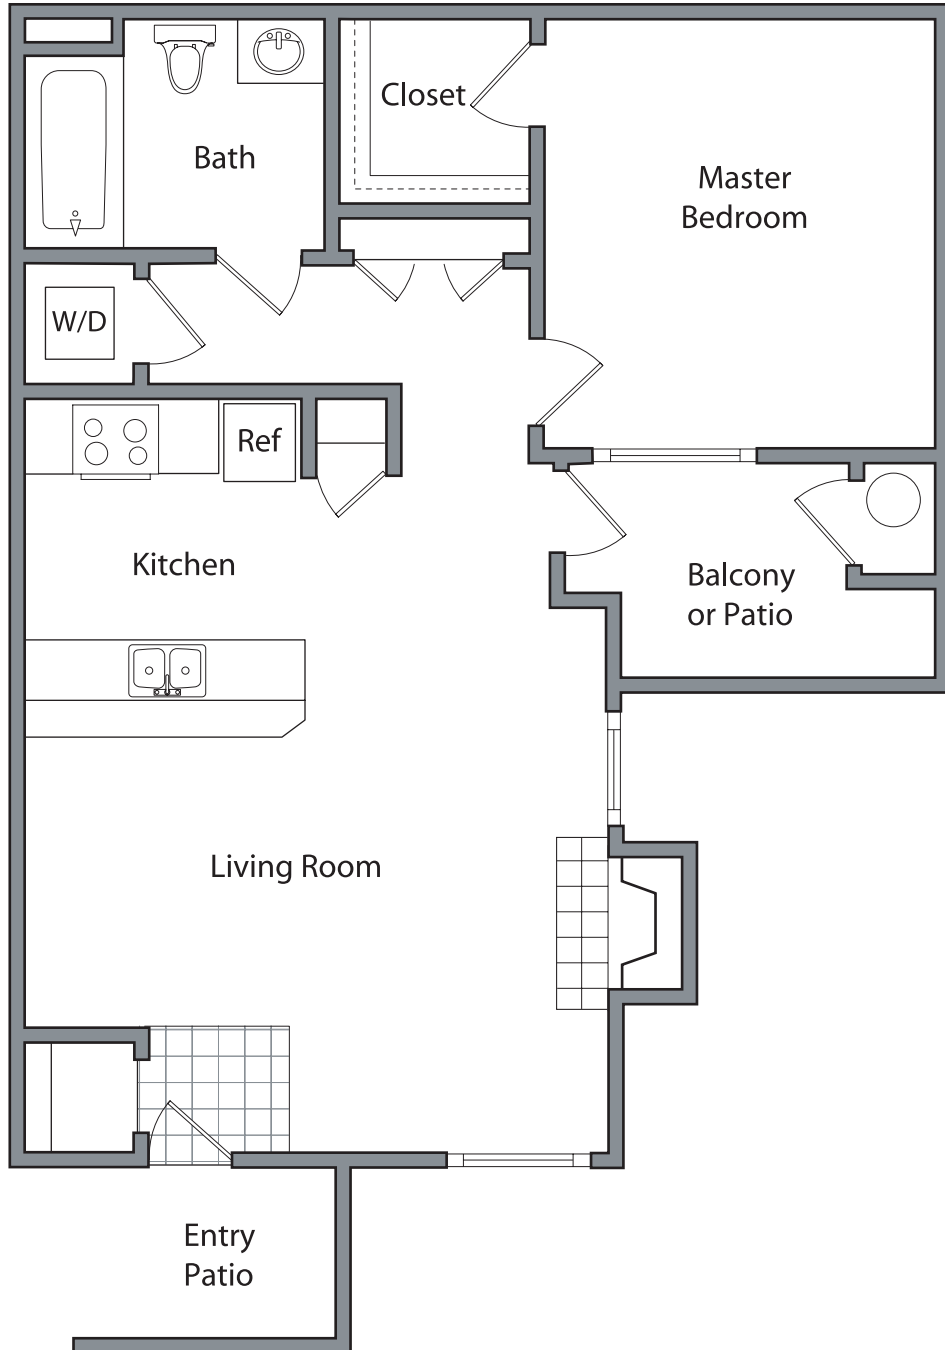

Aran

1 Bedroom | 1 Bath
750 sq.ft.

WATERFORD PLACE

A P A R T M E N T S

We reserve the right to modify plans, features and specifications without notice or obligation. Measurements and square footage are approximate and should not be relied upon. Each floorplan is an artist's conception and is not to scale.