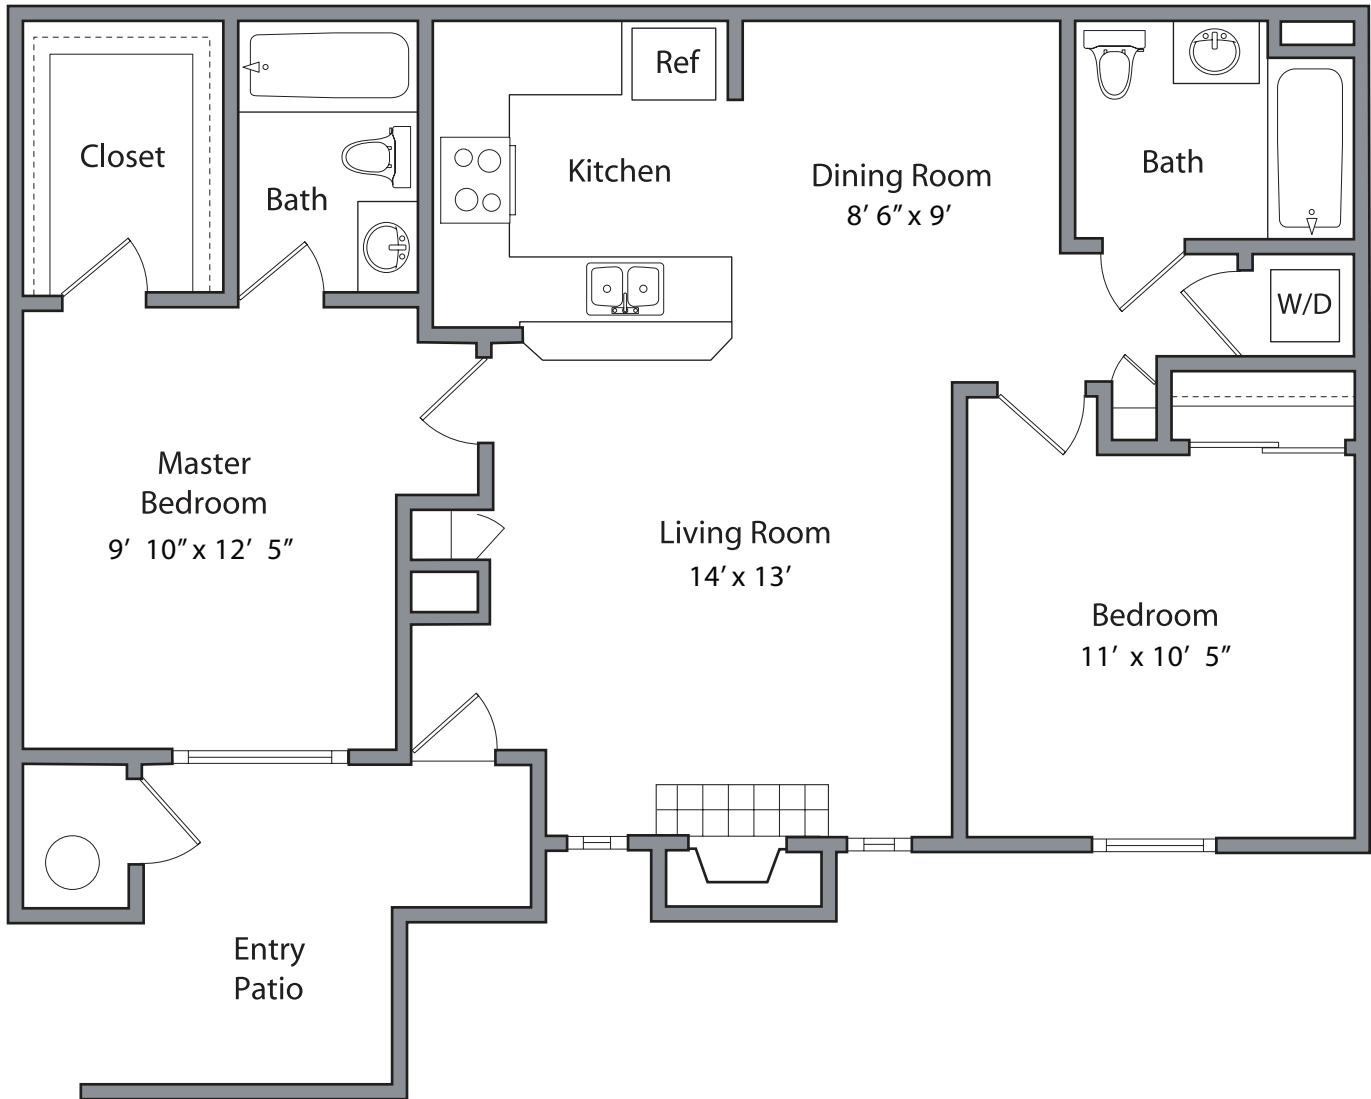

Waterford Place Apartments

CARLOW | 900 SQFT

240 NATOMA STATION DRIVE / FOLSOM, CA 95630 / 916.985.8500 / WATERFORDPLACE@PROMETHEUSREG.COM
WWW.LIVEATWATERFORD.COM

We reserve the right to modify plans, features and specifications without notice of obligation. Measurements and square footage are approximate and should not be relied upon. Each floorplan is an artist's conception and is not to scale.