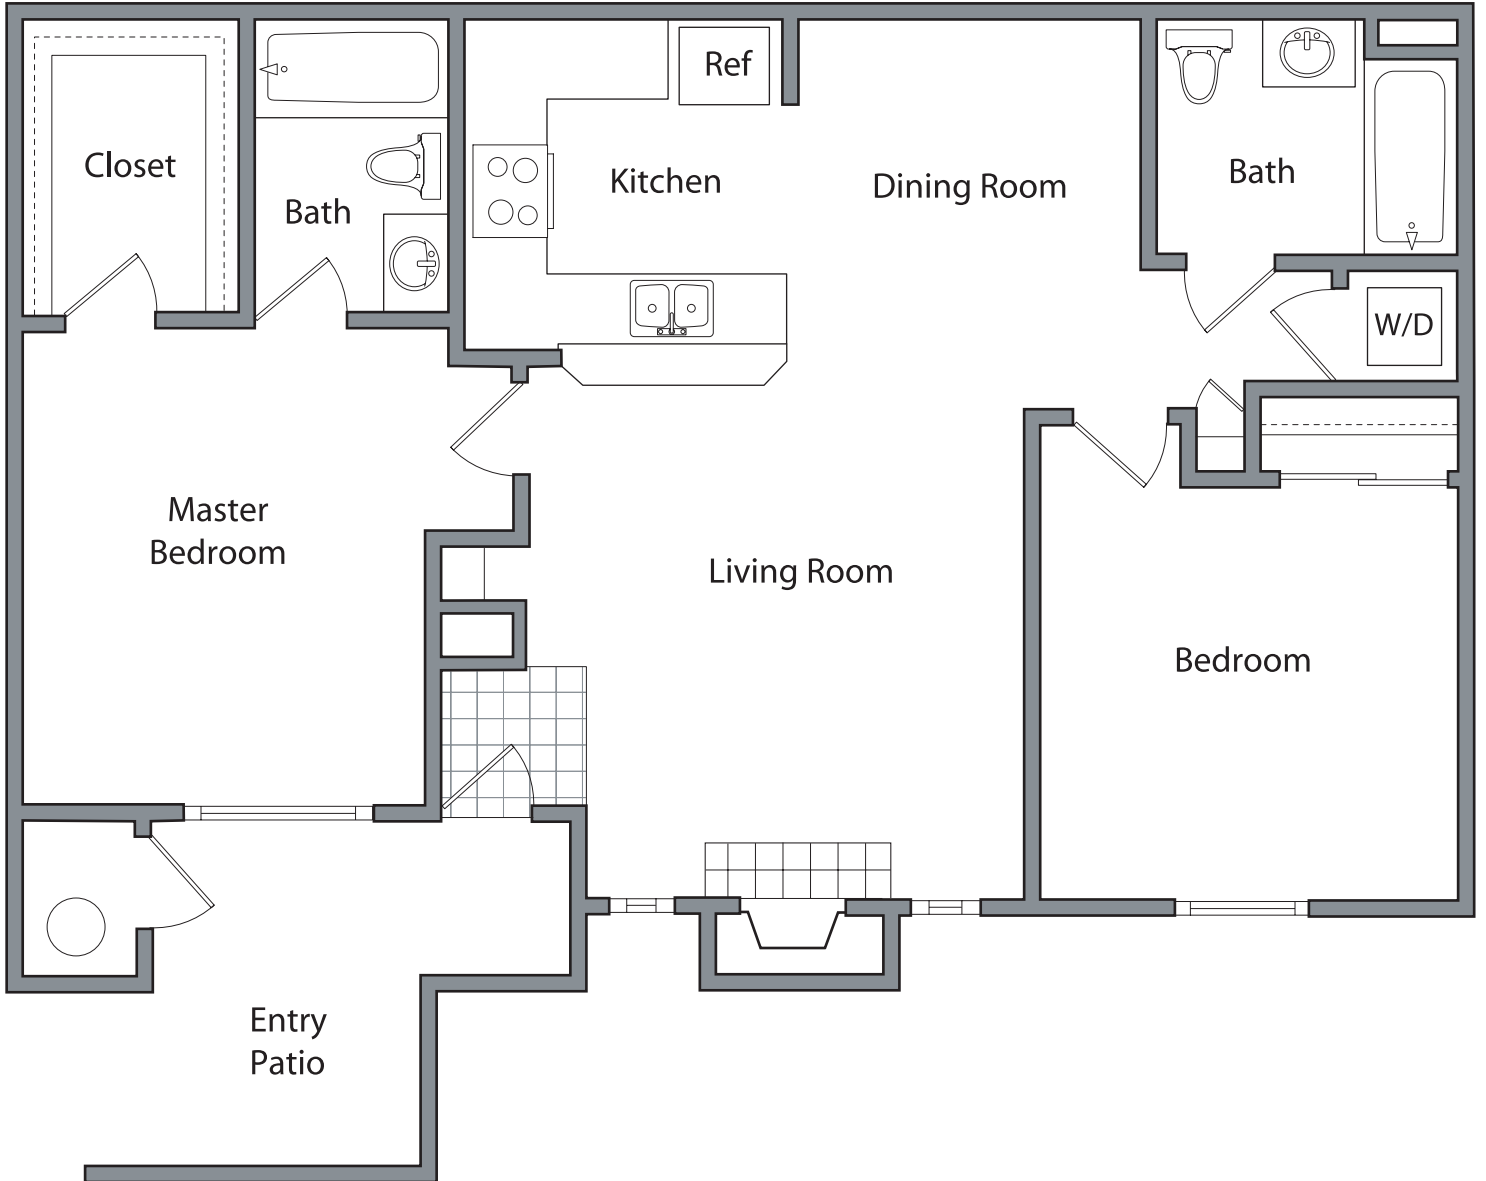

Carlow

2 Bedroom | 2 Bath

900 sq.ft.

WATERFORD PLACE

A P A R T M E N T S

We reserve the right to modify plans, features and specifications without notice or obligation. Measurements and square footage are approximate and should not be relied upon. Each floorplan is an artist's conception and is not to scale.