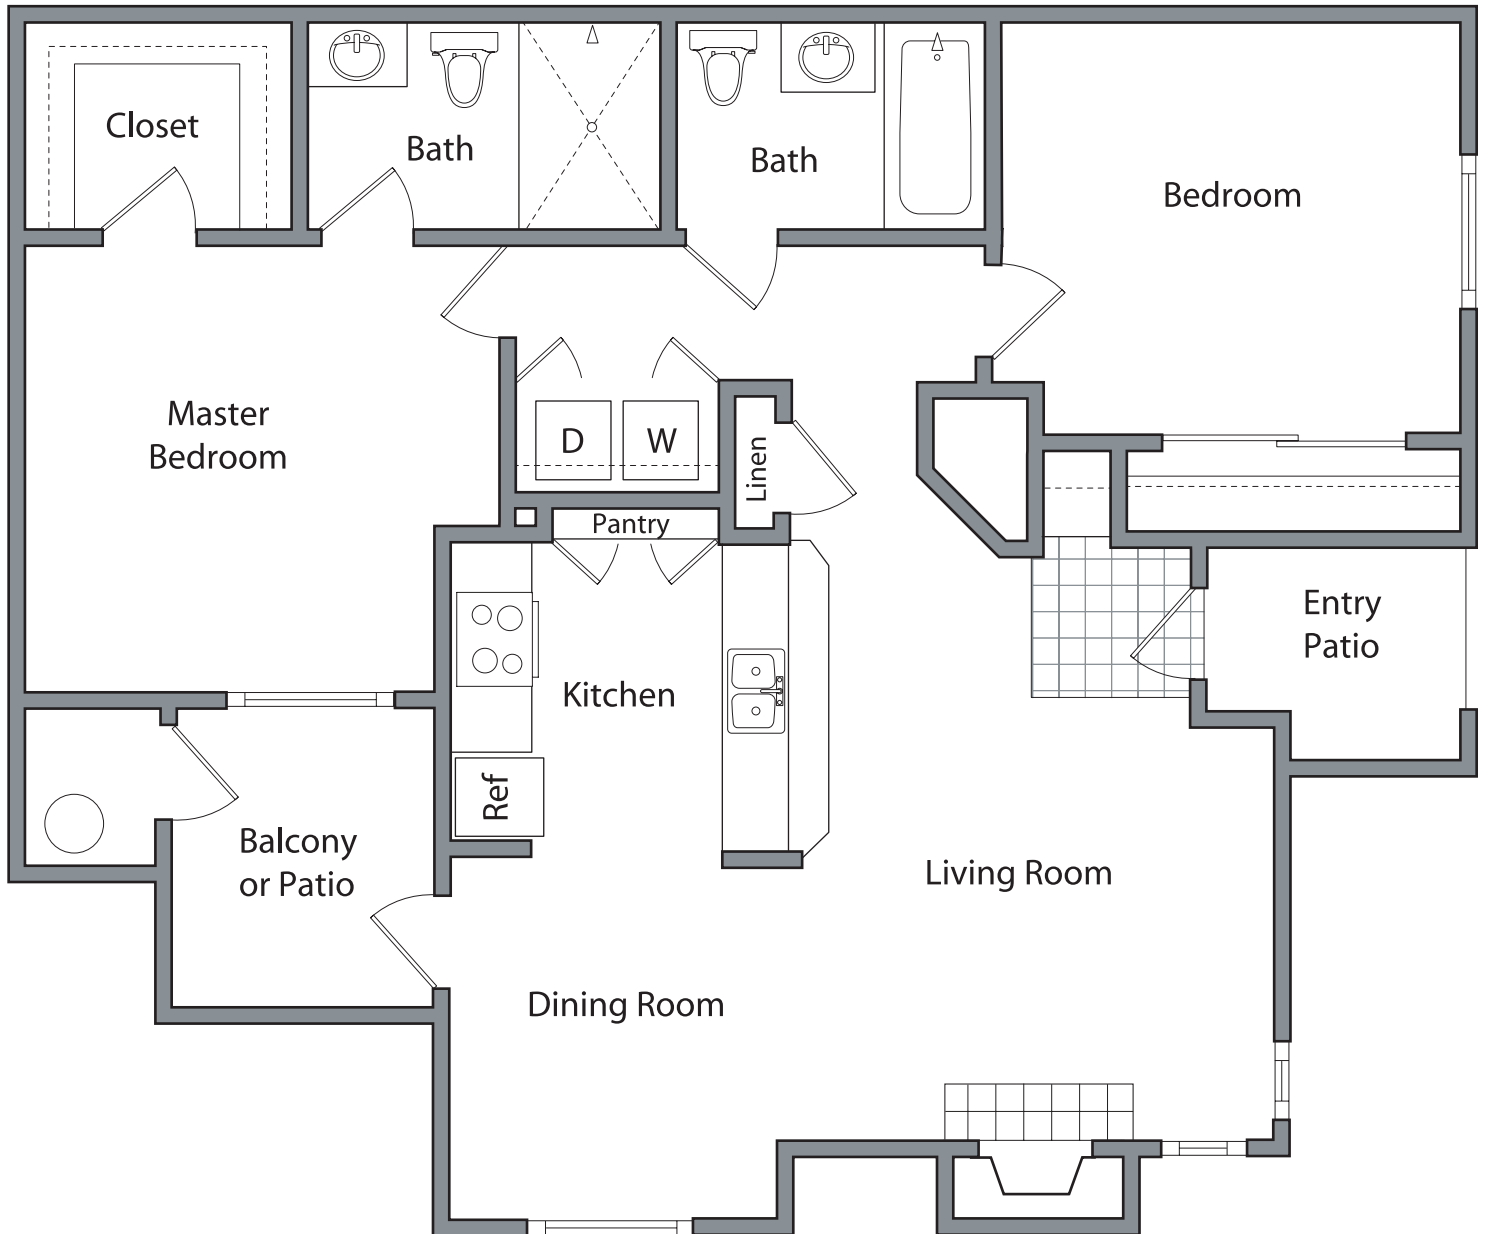

Shannon

2 Bedroom | 2 Bath

1,000 sq.ft.

WATERFORD PLACE

A P A R T M E N T S

We reserve the right to modify plans, features and specifications without notice or obligation. Measurements and square footage are approximate and should not be relied upon. Each floorplan is an artist's conception and is not to scale.