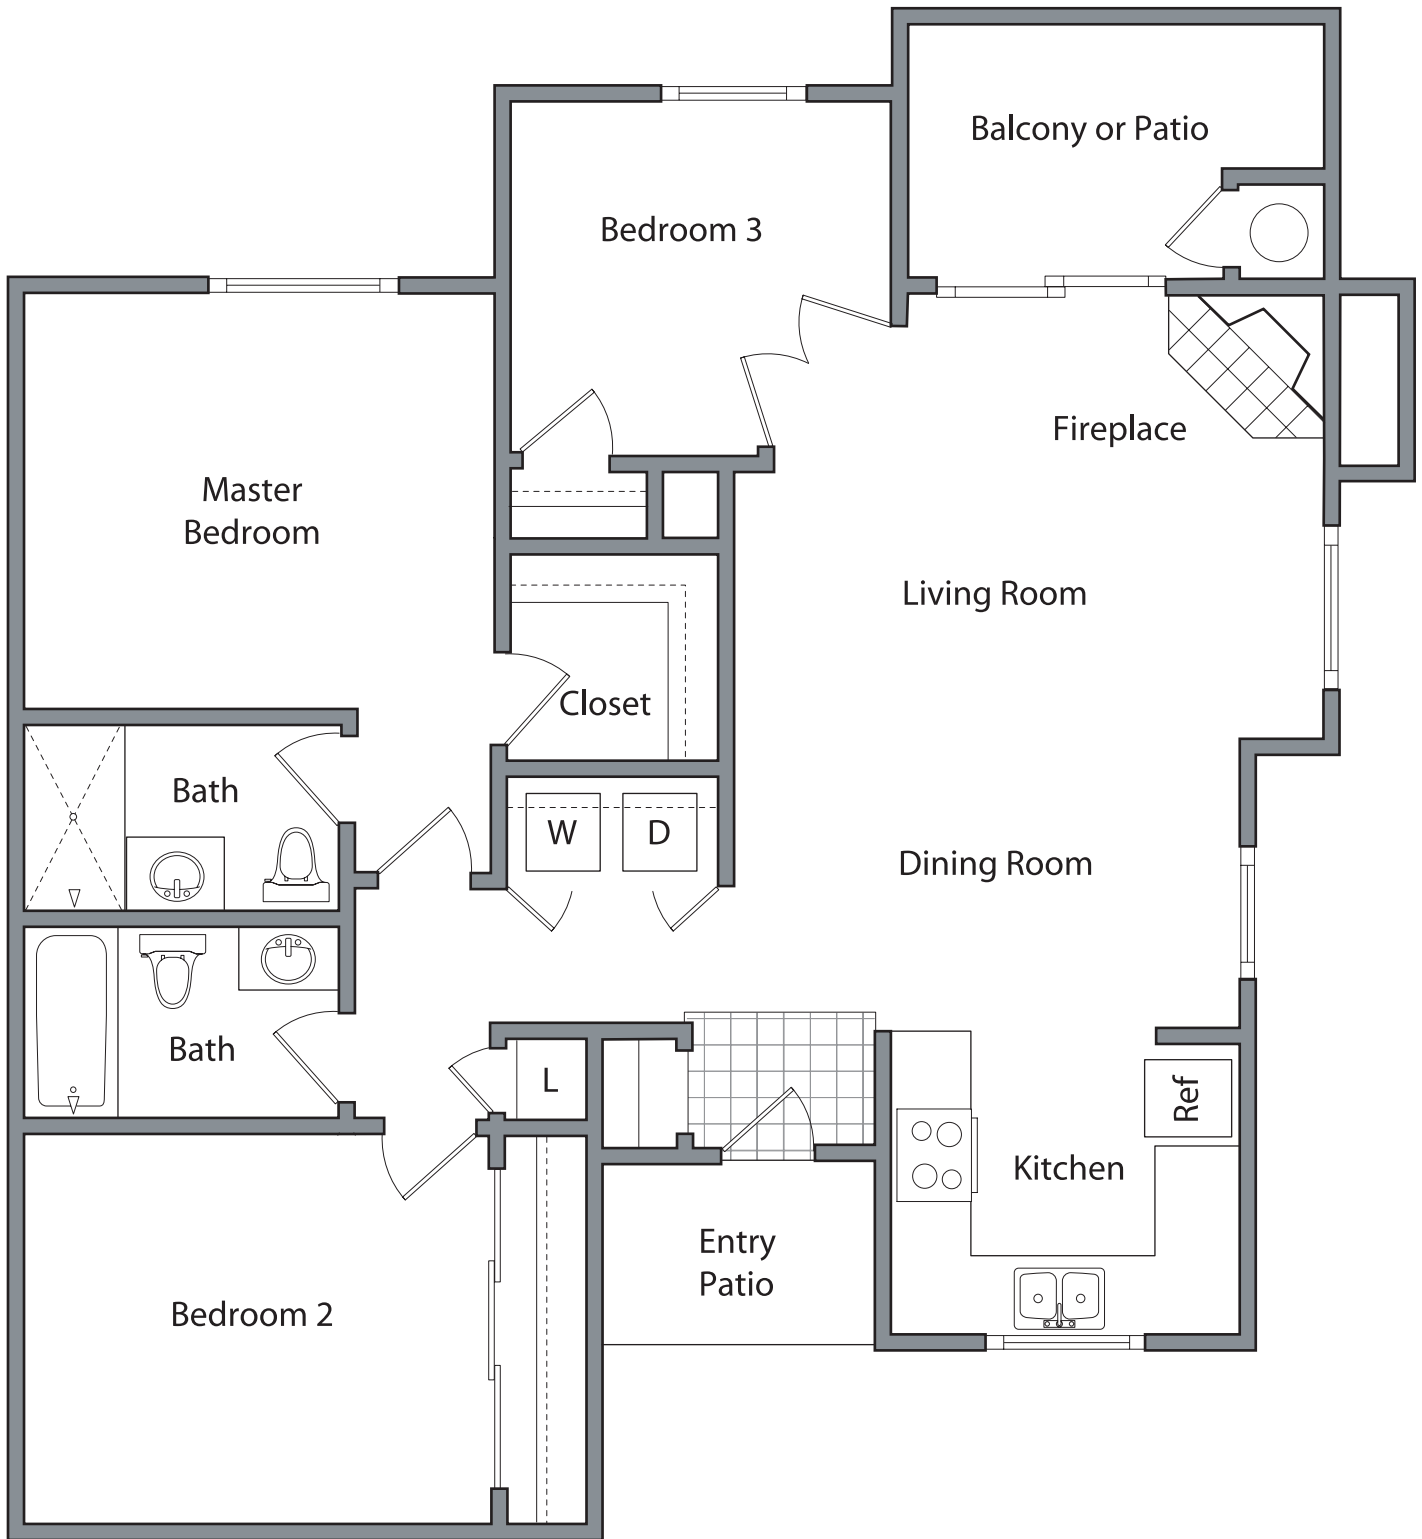

Wicklow

3 Bedroom | 2 Bath

1,100 sq.ft.

WATERFORD PLACE

A P A R T M E N T S

We reserve the right to modify plans, features and specifications without notice or obligation. Measurements and square footage are approximate and should not be relied upon. Each floorplan is an artist's conception and is not to scale.