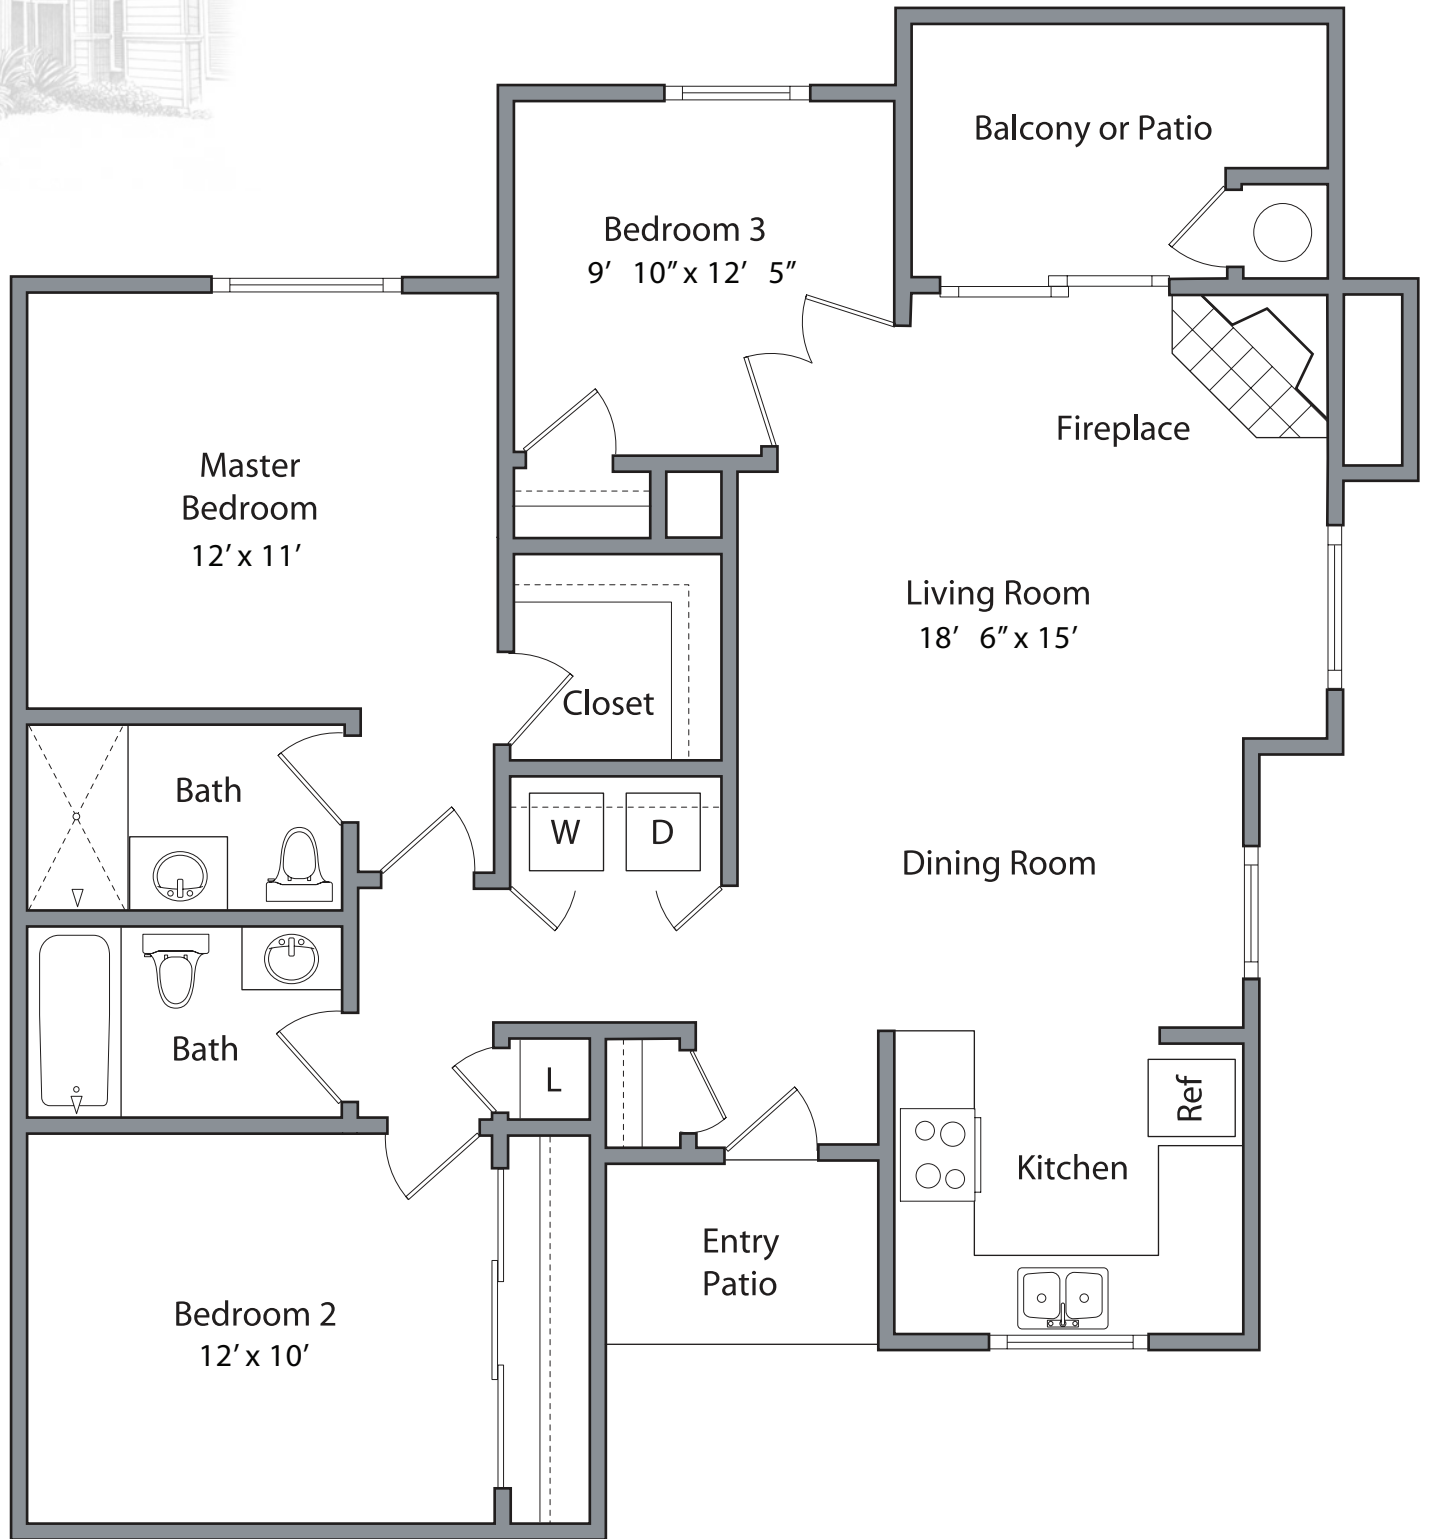

Waterford Place Apartments

WICKLOW | 1,100 SQFT

240 NATOMA STATION DRIVE / FOLSOM, CA 95630 / 916.985.8500 / WATERFORDPLACE@PROMETHEUSREG.COM
WWW.LIVEATWATERFORD.COM

We reserve the right to modify plans, features and specifications without notice of obligation. Measurements and square footage are approximate and should not be relied upon. Each floorplan is an artist's conception and is not to scale.